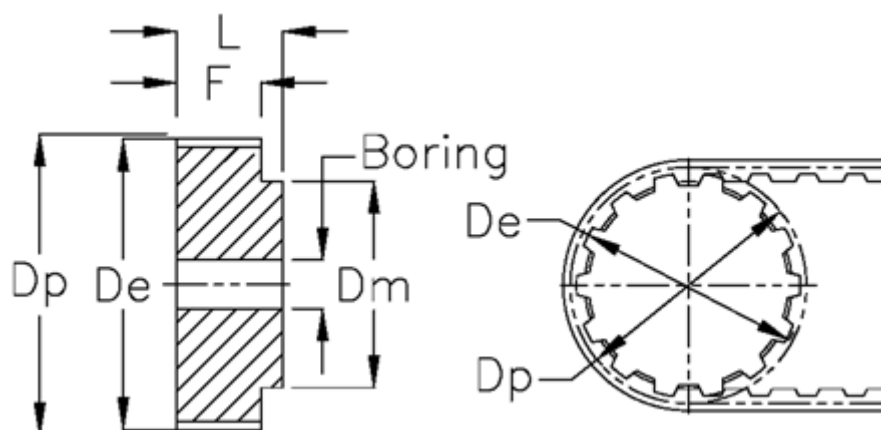

Data Sheet

Article number: 60415136060

Description: Timing Belt Pulley 36 T5 60/0

Measures

Belt width	= - 25 mm	Type = T5
D_e	= 94.65	Weight = 0.18
D_m	= 65	
D_p	= 95.65	
F	= 30	
L	= 36	
Pre-drilled	= 8	
Tooth number	= 60	